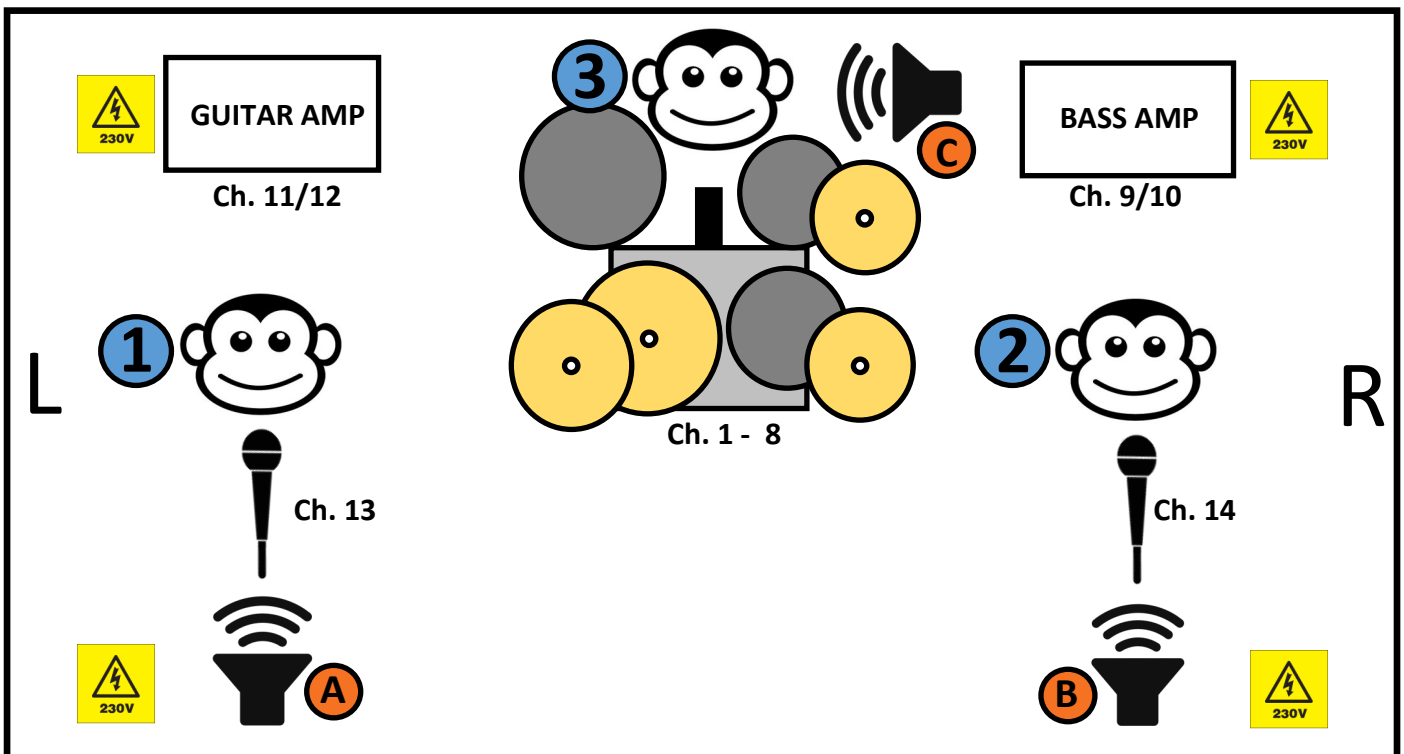

Technical Rider - Magnetic Spacemen

Info: ceespols@hotmail.com +316-44342262 or sampols@live.nl +316-19983929

- ① Erwin Wuite - Guitar / B. Vocals
- ② Sam Pols - Bassguitar / Leadvocals
- ③ Olmo Asmussen - Drums

Monitormix depends on size of stage and venue and can be agreed upon time of soundcheck

IN ORDER OF PRIORITY

Monitormix (A)

Guitar

Bass

B. Vocals

Leadvocals

Monitormix (B)

Leadvocals

Bass

Guitar

B. Vocals

Monitormix (C)

Kick

Guitar

Bass

Leadvocals

Ch	Description	Microphone	Insert
1	Kick	Beta52	Gate 1
2	Snare top	M201/SM57	Comp 1
3	Snare bot.	e604	Gate 2
4	Hihat	KM84 or sim.	
5	Racktom	e604	Gate 3
6	Floortom	e604	Gate 4
7	OH L	KM84 or sim.	
8	OH R	KM84 or sim.	
9	Bas DI	Active DI	Comp 2
10	Bas Mic.	MD421	Comp 3
11	Guitar L	BF509/e609	
12	Guitar R	SM57	
13	B. Vocals	SM58	
14	Leadvocals	SM58	Comp 4